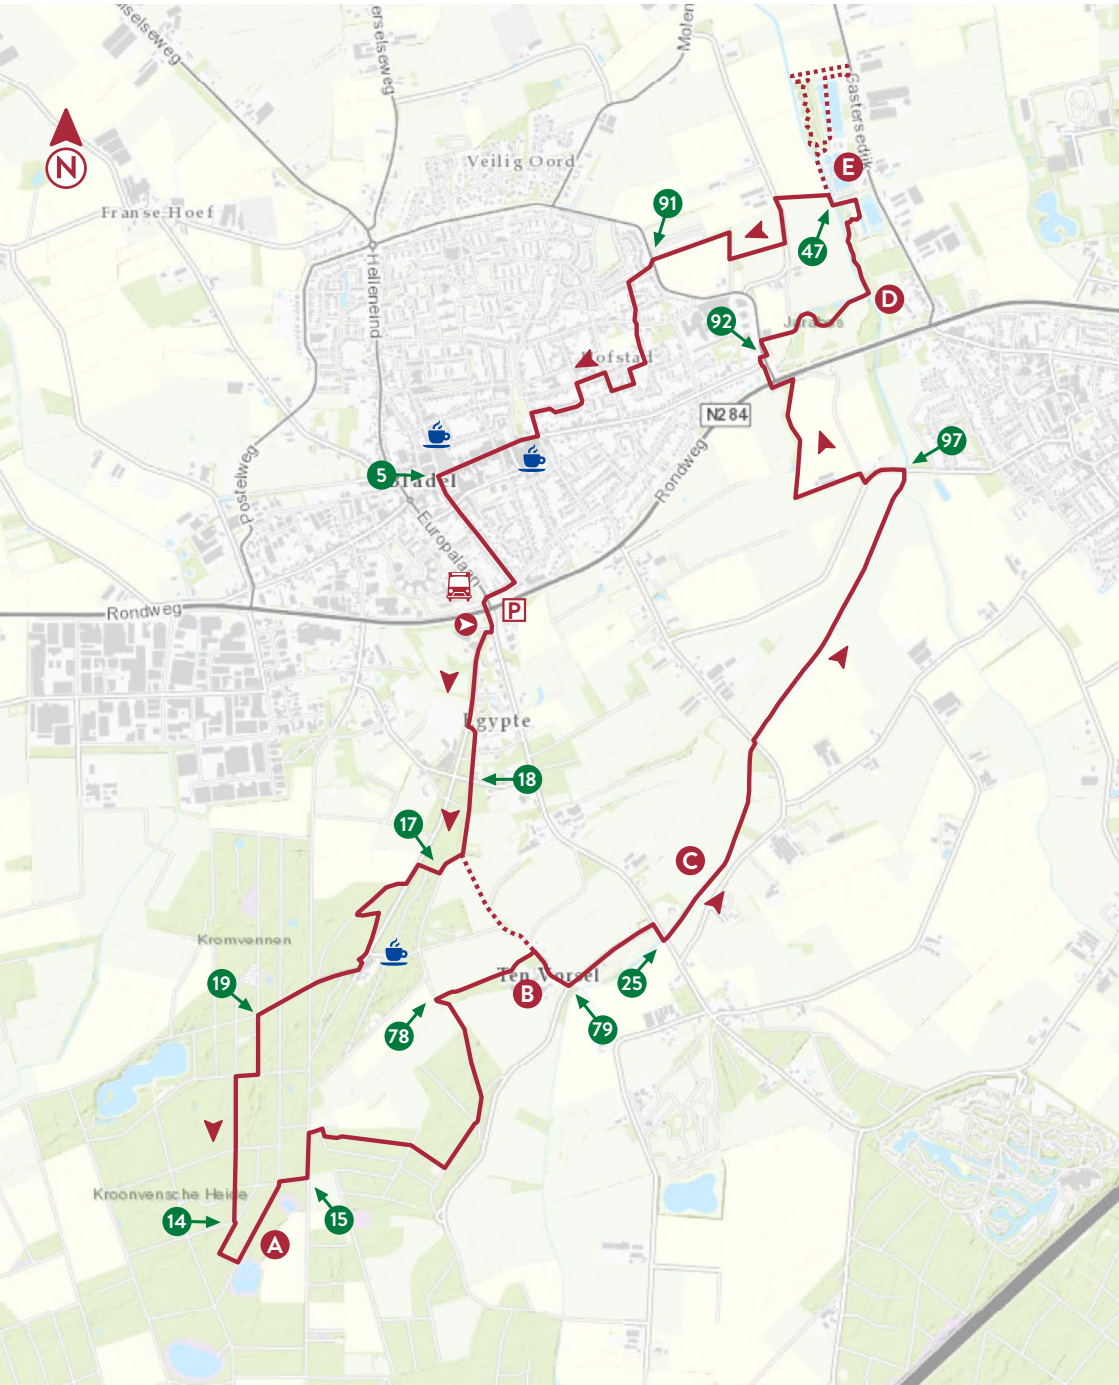

WANDELROUTE

lengte 15 of 11 KM

 = 1 km